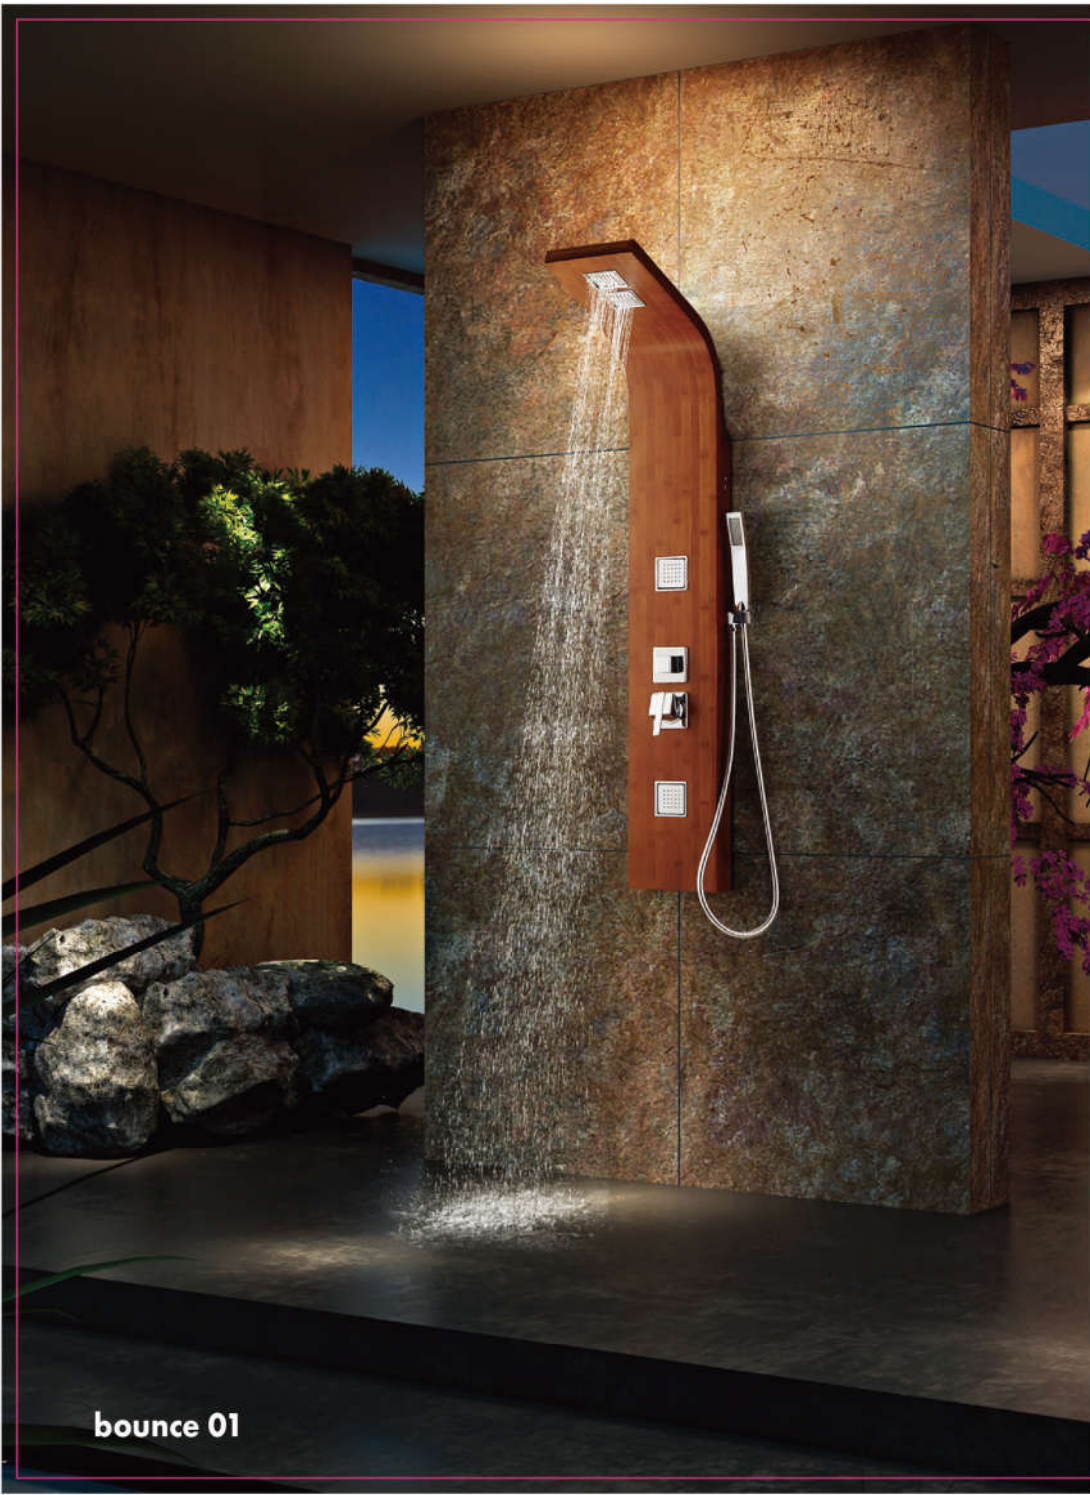

bounce 01

bounce®

Since 1994 | Original style shower panel

Model: G-1801

Product Size: 1350 x 220mm
Material: Stainless Steel